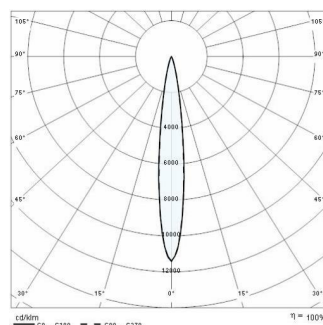

Photometric data