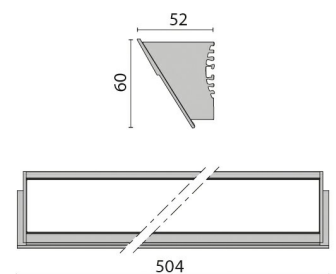

Technical drawings