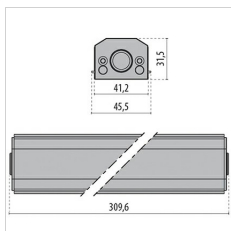

Description

- Indoor and outdoor wall-mount fixture, including:
- Extruded anodised aluminium housing
 - Tempered glass diffuser, printed
 - Class III
 - Shank connection in Stainless Steel AISI 304
 - Symmetrical lens
 - Aluminium heat sink
 - For the installation of the product must be used the appropriate brackets available as an accessory
 - Photometric data measure according to UNI EN 13032-4 and IES LM-79-08

Photometric data

Technical drawings

CONTROL GEAR

NOTTURNO

310542
Power Supply Unit L500

MANDATORY ACCESSORIES

NOTTURNO

310523
Bracket NOTTURNO (nr. 2)