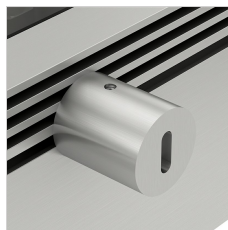

NOTTURNO 500

Part number	304899
Lampholder:	LED
Light Source:	LED
Wattage:	20 W
Finish:	GR-11 / Anodised grey / Matt
Insulation class:	III
Degree of protection:	IP66
IK-J-xxIP:	IK07 2J xx5
CRI:	80
Kelvin:	4000
Power factor:	COS ϕ \geq 0,9
Lightsource lumen output:	2016 lm
Luminaire lumen output:	1623 lm
L:	L80
B:	B10
Lifetime:	60000 h
Ta MIN luminaire:	-30°
Ta MAX luminaire:	50°

Description

- Indoor and outdoor wall-mount fixture, including:
- Extruded anodised aluminium housing
 - Tempered glass diffuser, printed
 - Class III
 - Shank connection in Stainless Steel AISI 304
 - Symmetrical lens
 - Aluminium heat sink
 - For the installation of the product must be used the appropriate brackets available as an accessory
 - Photometric data measure according to UNI EN 13032-4 and IES LM-79-08

Photometric data

Technical drawings

CONTROL GEAR

NOTTURNO

310542
Power Supply Unit L500

MANDATORY ACCESSORIES

NOTTURNO

310523
Bracket NOTTURNO (nr. 2)